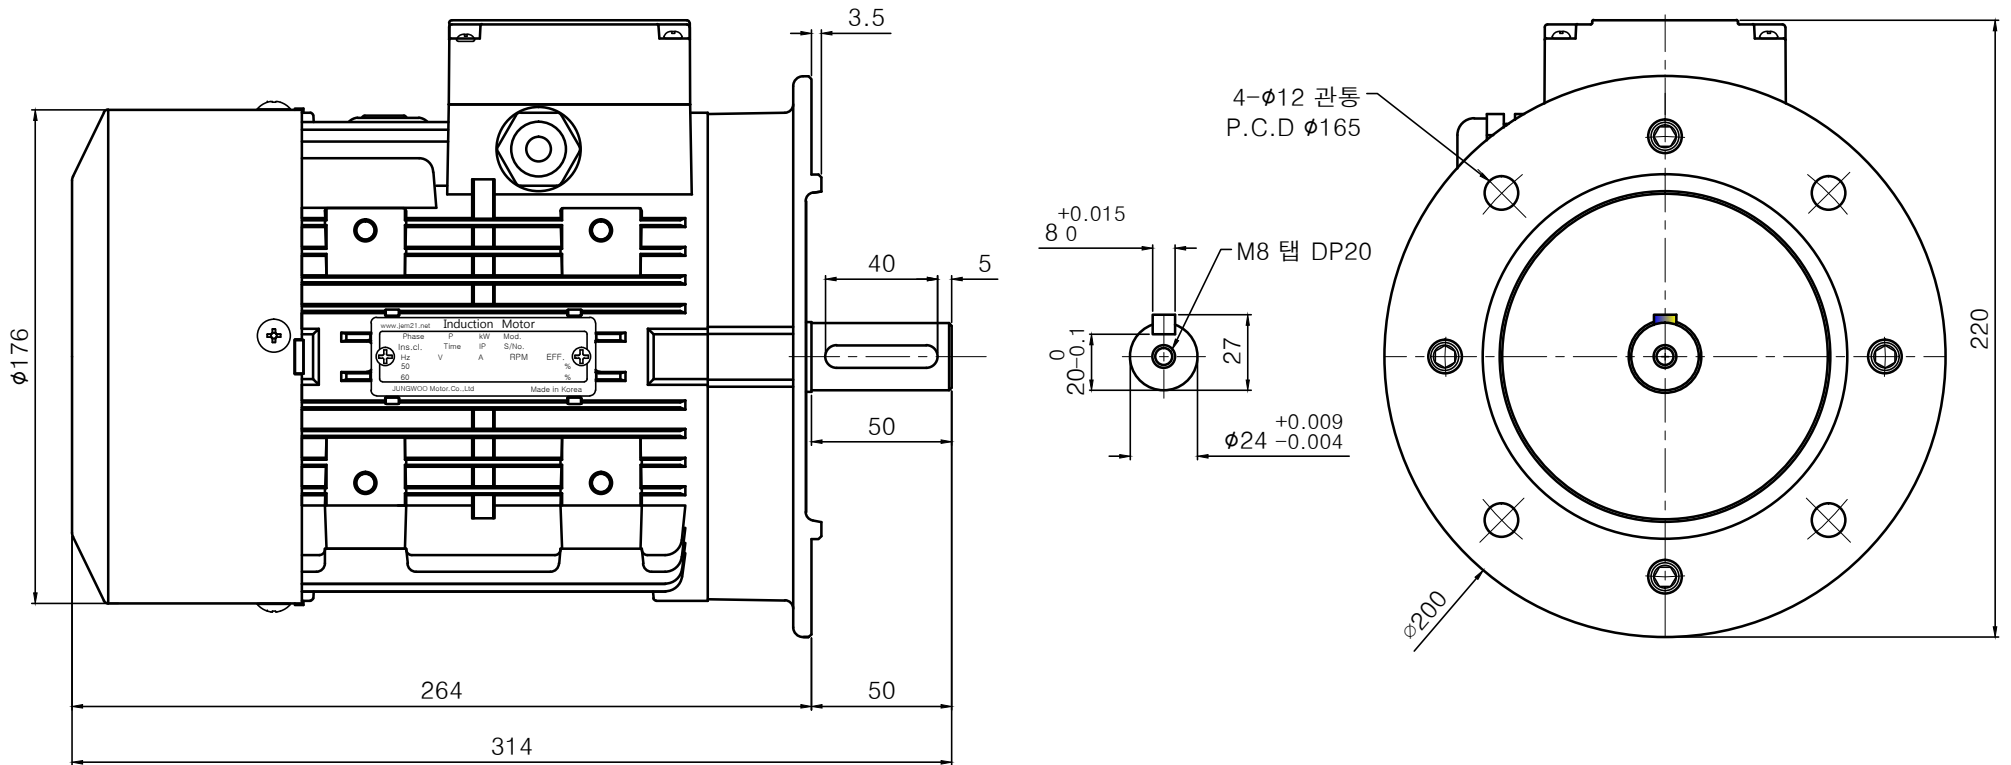

표준 IE3 삼상 B5 - FF165 (90L-V02)

CODE No

Model No	Out Put (kW)				Volt	Hz	IP	Ins cl.	Time	Bearing		Type
	2P	4P	6P	8P						DE	ODE	
		1.5					55	F	S1	6205ZZ	6204ZZ	TEFC

STYLE	3rd Angle	TITLE	Induction Motor Out Line
UNIT	MM	정우전기 (주)	
SCALE	1 : 1.25		
DATE	2023.07.03		
DSND BY	KOH.Y.K		