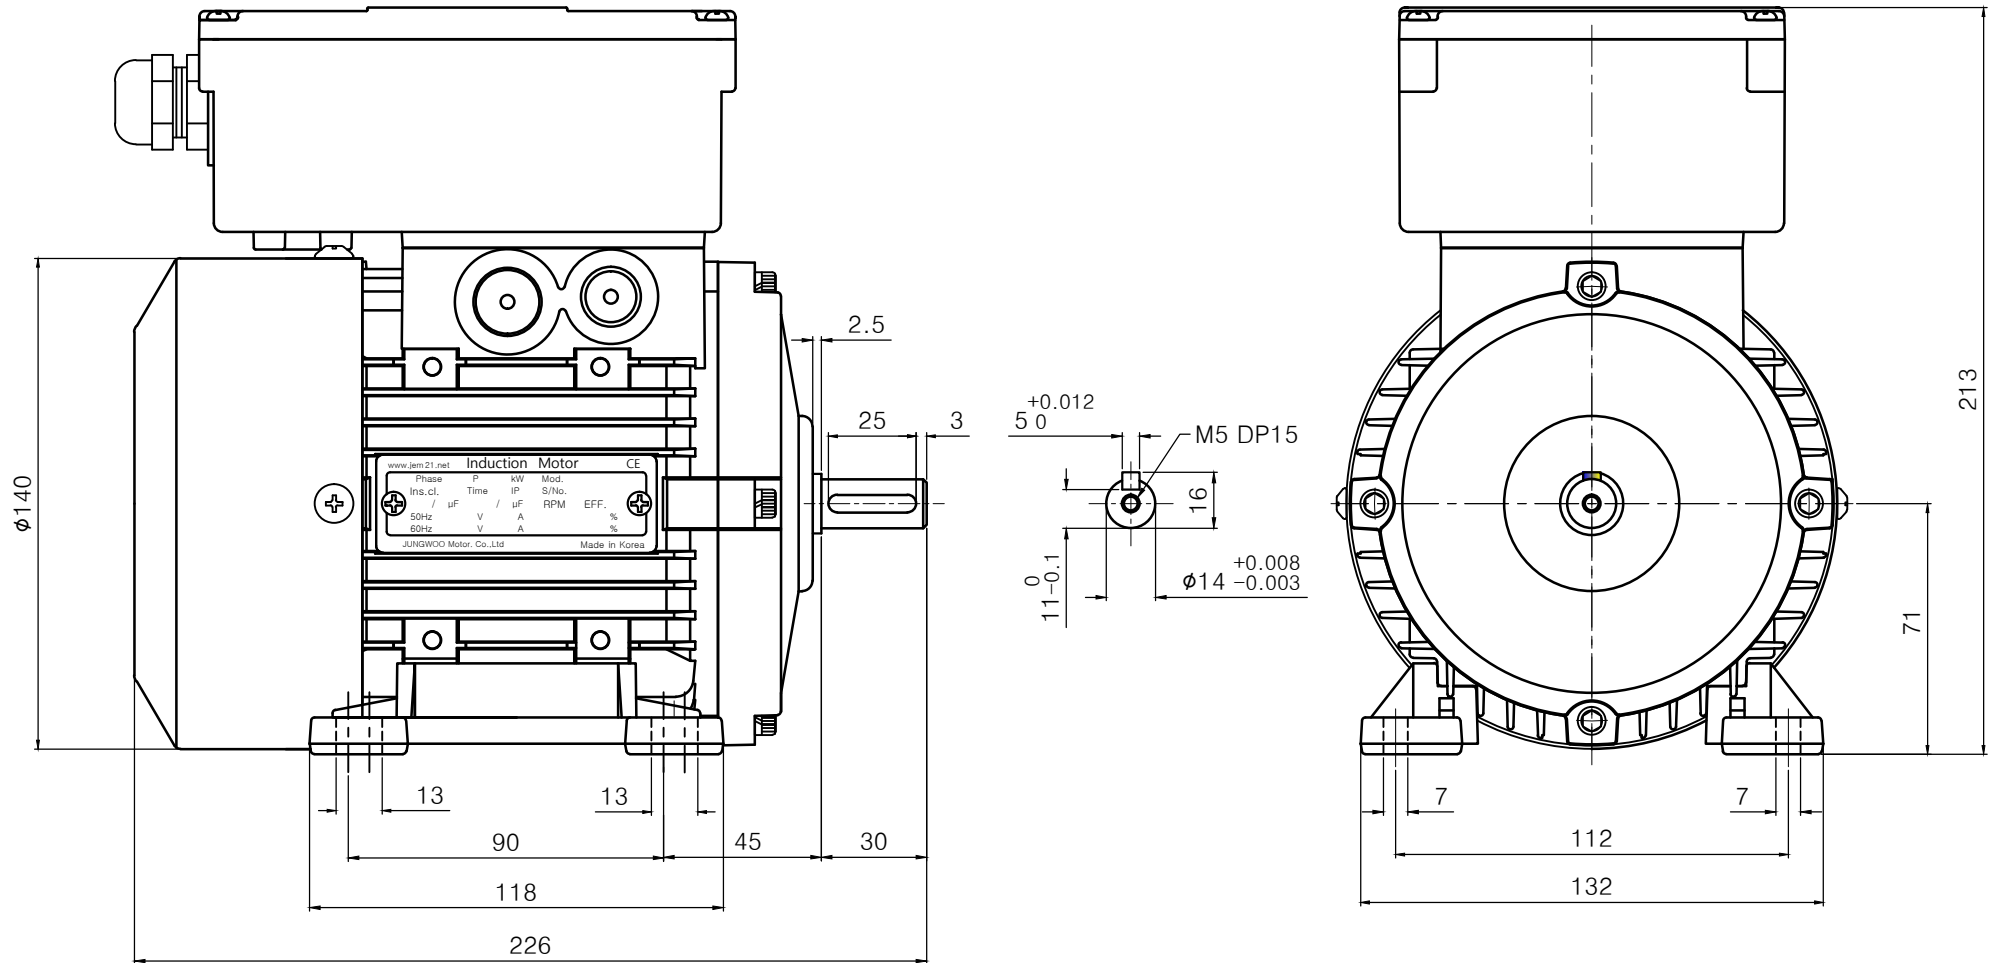

표준 단상 B3 운전기동형 (71M-V01)

CODE No

Model No	Out Put (kW)				Volt	Hz	IP	Ins cl.	Time	Bearing		Type
	2P	4P	6P	8P						DE	ODE	
	0.4						54	B	S1	6203ZZ	6202ZZ	TEFC

STYLE	3rd Angle	TITLE	Induction Motor Out Line
UNIT	MM	정우전기 (주)	
SCALE	1 : 1		
DATE	2020.05.21		
DSND BY	MIN.B.W		