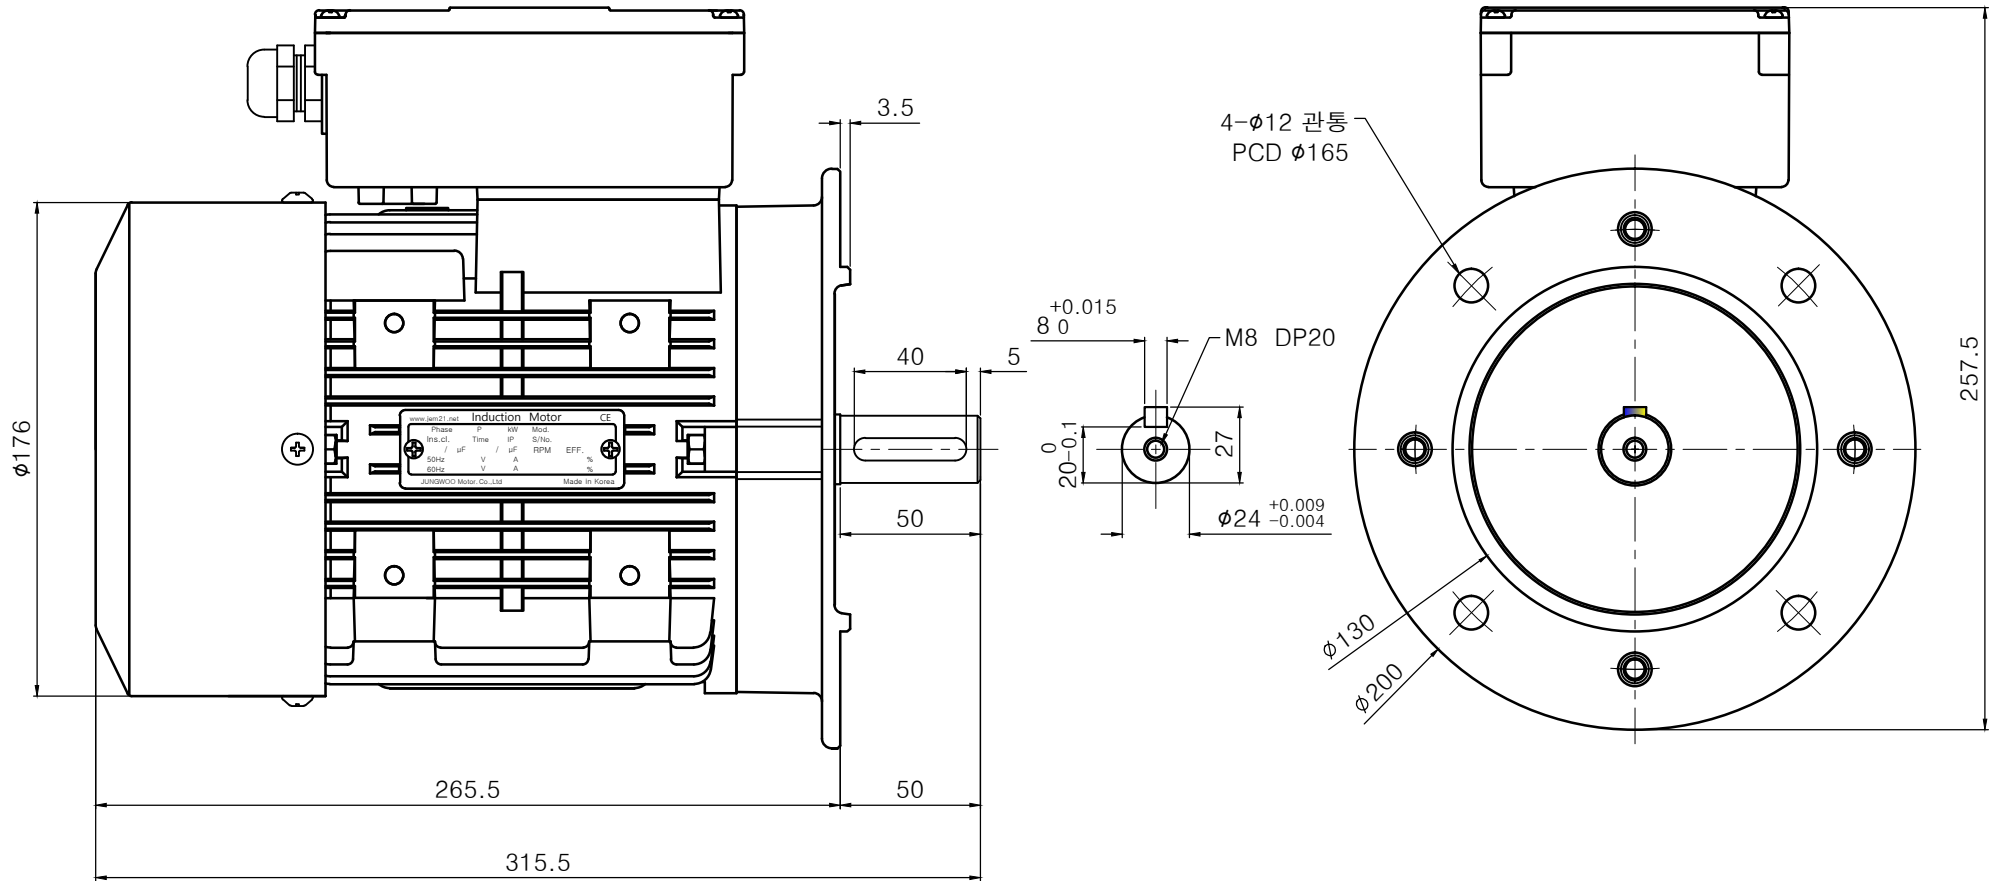

표준 단상 B5 운전기동형 - FF165(90L-V01)

CODE No

Model No	Out Put (kW)				Volt	Hz	IP	Ins cl.	Time	Bearing		Type
	2P	4P	6P	8P						DE	ODE	
		1.5					54	B	S1	6205ZZ	6204ZZ	TEFC

STYLE	3rd Angle	TITLE	Induction Motor Out Line
UNIT	MM	 정우전기 (주)	
SCALE	1 : 1.25		
DATE	2020.05.21		
DSND BY	MIN.B.W		