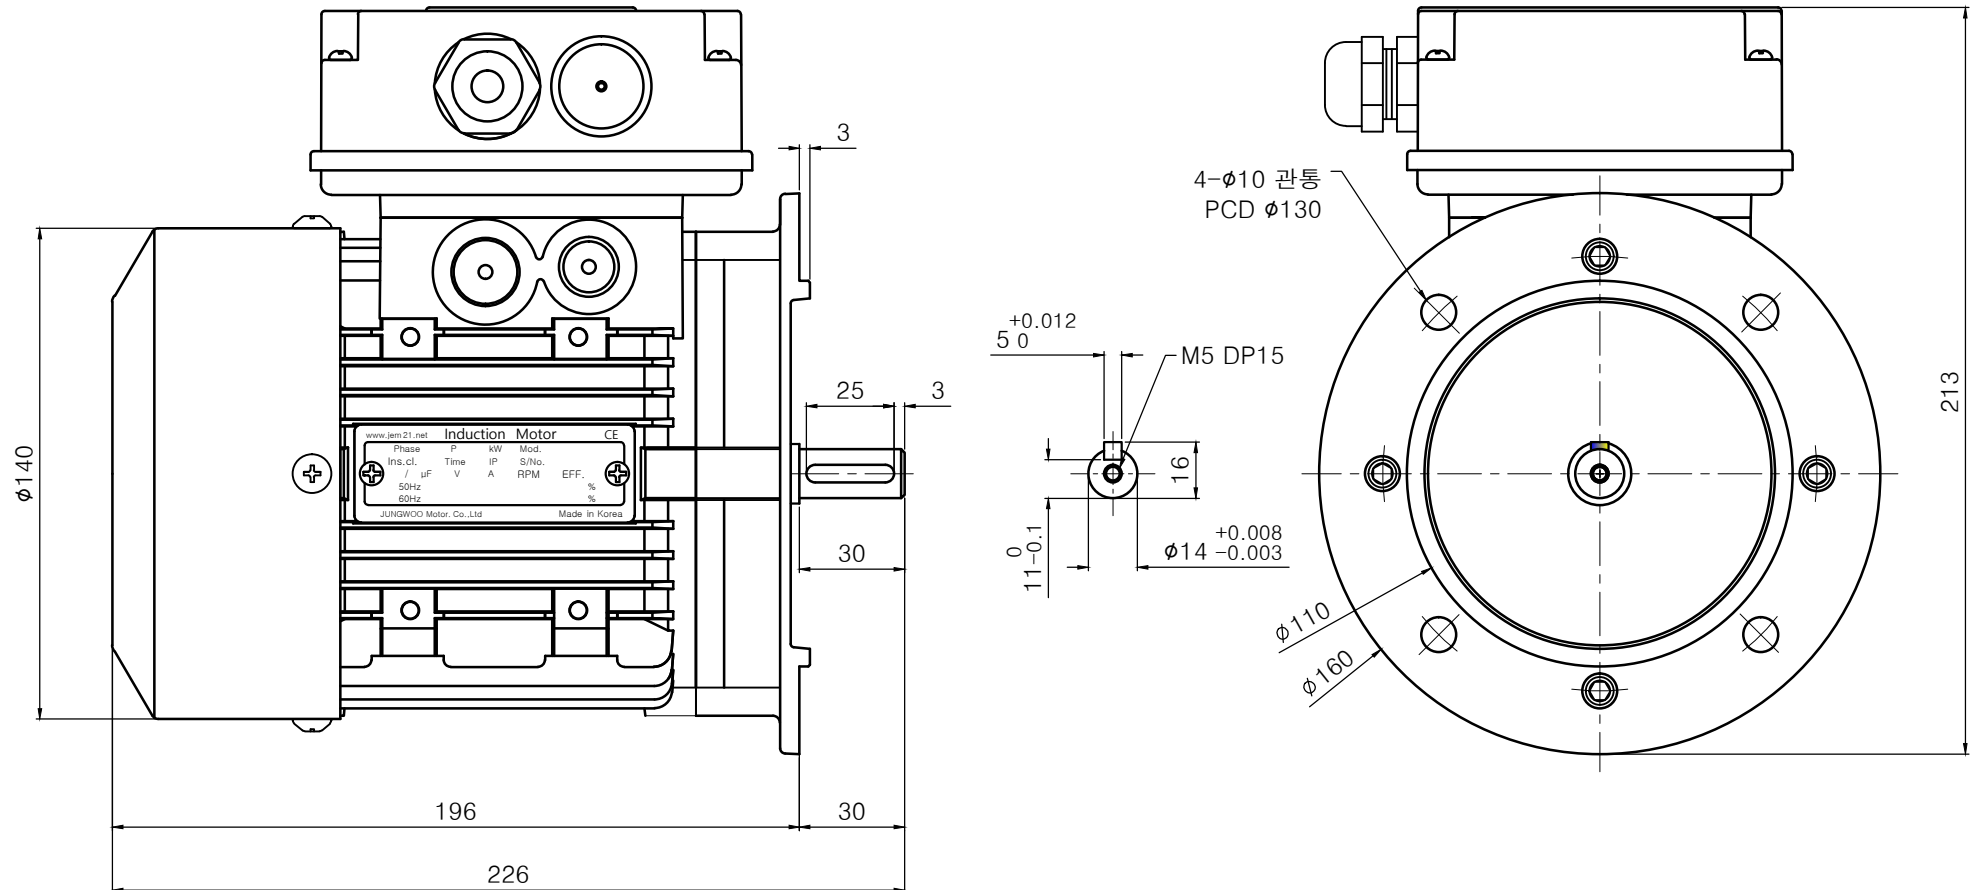

표준 단상 B5 운전형 - FF130(71M-V01)

CODE No

Model No	Out Put (kW)				Volt	Hz	IP	Ins cl.	Time	Bearing		Type
	2P	4P	6P	8P						DE	ODE	
	0.4						54	B	S1	6203ZZ	6202ZZ	TEFC

STYLE	3rd Angle	TITLE	Induction Motor Out Line
UNIT	MM		
SCALE	1 : 1	정우전기 (주)	
DATE	2020.05.21		
DSND BY	MIN.B.W		